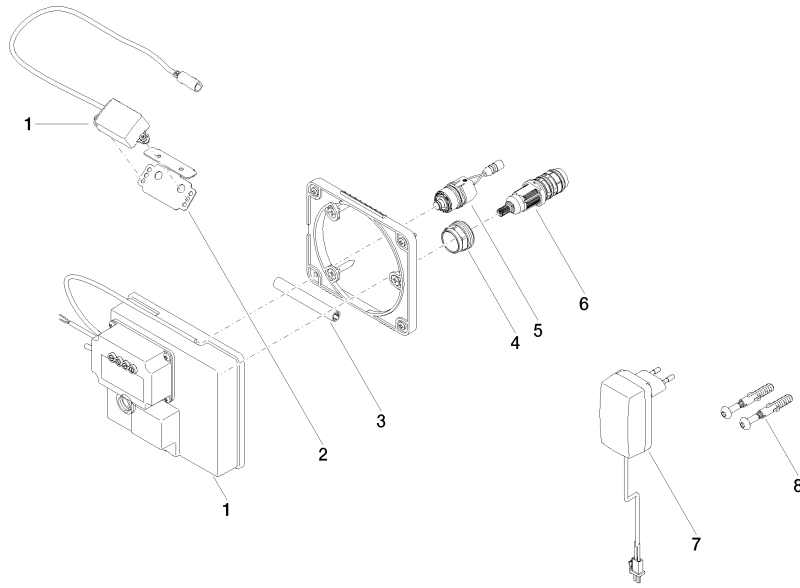

- max. recess depth 125 mm
- min. recess depth 90 mm

Recommended miscellaneous

Extension for Touchfree 500 mm - 12 765 970 90

SYMETRICS eSET Touchfree Basin mixer without pop-up waste with temperature setting - Chrome

ST 010 205 2080
mm [inches]

Certificates

LGA_29120.	WRAS_1906116.	IAPMO_EGS.	CE000001_eSet_Tou chfree_20171206_D E_signed.	CE000002_eSet_Tou chfree_20171206_E N_signed.
LGA_29119.				

SYMETRICS eSET Touchfree Basin mixer without pop-up waste with temperature setting - Chrome

ST 010 205 2980

Spare parts list

No.	Item Number	Name	Quantity used	Delivery time
1	90 10 01 177 00 90	electronic accessories	1	2
2	90 17 20 199 00 90	holder	1	2
3	90 23 01 124 00 90	sleeve	1	2
4	09 23 10 129 90	nut	1	2
5	04 30 50 079 00 90	valve	1	2
6	90 15 02 013 00 90	cartridge	1	2
7	04 10 01 246 00 90	electronic accessories	1	2
8	04 30 31 024 01 90	fixing set	1	2

SYMETRICS eSET Touchfree Basin mixer without pop-up waste with temperature setting - Chrome

ST 010 205 2980

- 185mm projection
- fixed spout
- circular, air-enriched flow
- hole diameter 37 mm
- rosette 60 x 60 mm
- 1/2" connection
- plug-link mounting
- max. flow 7 l/min
- lead-free
- WRAS 1904065