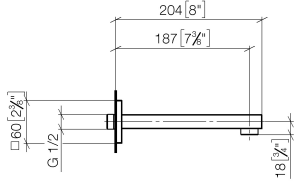

- max. recess depth 125 mm
- min. recess depth 90 mm

Recommended miscellaneous

Extension for Touchfree 500 mm - 12 765 970 90

SYMETRICS eSET Touchfree Basin mixer without pop-up waste with temperature setting - Chrome

SYMETRICS eSET Touchfree Basin mixer without pop-up waste with temperature setting - Chrome

ST 010 205 2980

- 185mm projection
- fixed spout
- circular, air-enriched flow
- hole diameter 37 mm
- rosette 60 x 60 mm
- 1/2" connection
- plug-link mounting
- max. flow 7 l/min
- lead-free
- WRAS 1904065

For Touchfree control please order eSet Touchfree WITH or WITHOUT temperature adjustment

Recommended miscellaneous

Concealed wall elbow -

35 085 970 90

- max. recess depth 163 mm
- min. recess depth 90 mm

SYMETRICS eSET Touchfree Basin mixer without pop-up waste with temperature setting - Chrome

ST 010 205 2980

SYMETRICS eSET Touchfree Basin mixer without pop-up waste with temperature setting - Chrome

ST 010 205 2080
mm [inches]